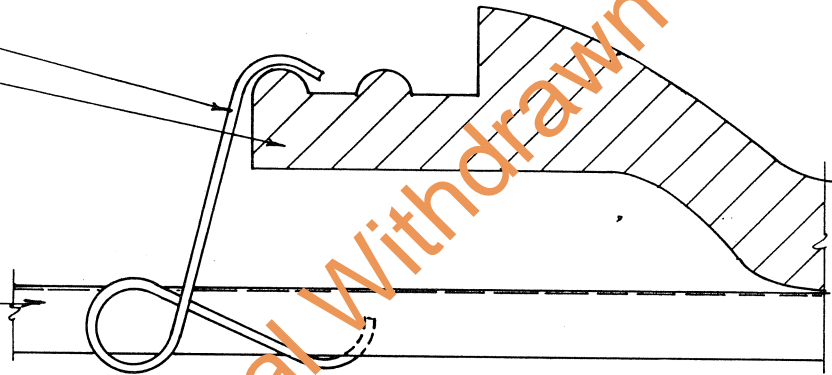

# EAVES TILE FIXING CLIP

MONIER EAVES CLIP.

MONIER TILE

ANTI-PONDING BOARD

## MONIER CONCRETE TILE - CENTURIAN.

FIXING AS SPECIFIED

### DESIGN DATA SHEET

CERTIFIED: M.P. Kelly M.I.E. AUST.

DATE: 18.10.90

DARWIN CYCLONE AREA

DRAWING N°

APP'D. Angela

DATE 5/11/90

M/106/6