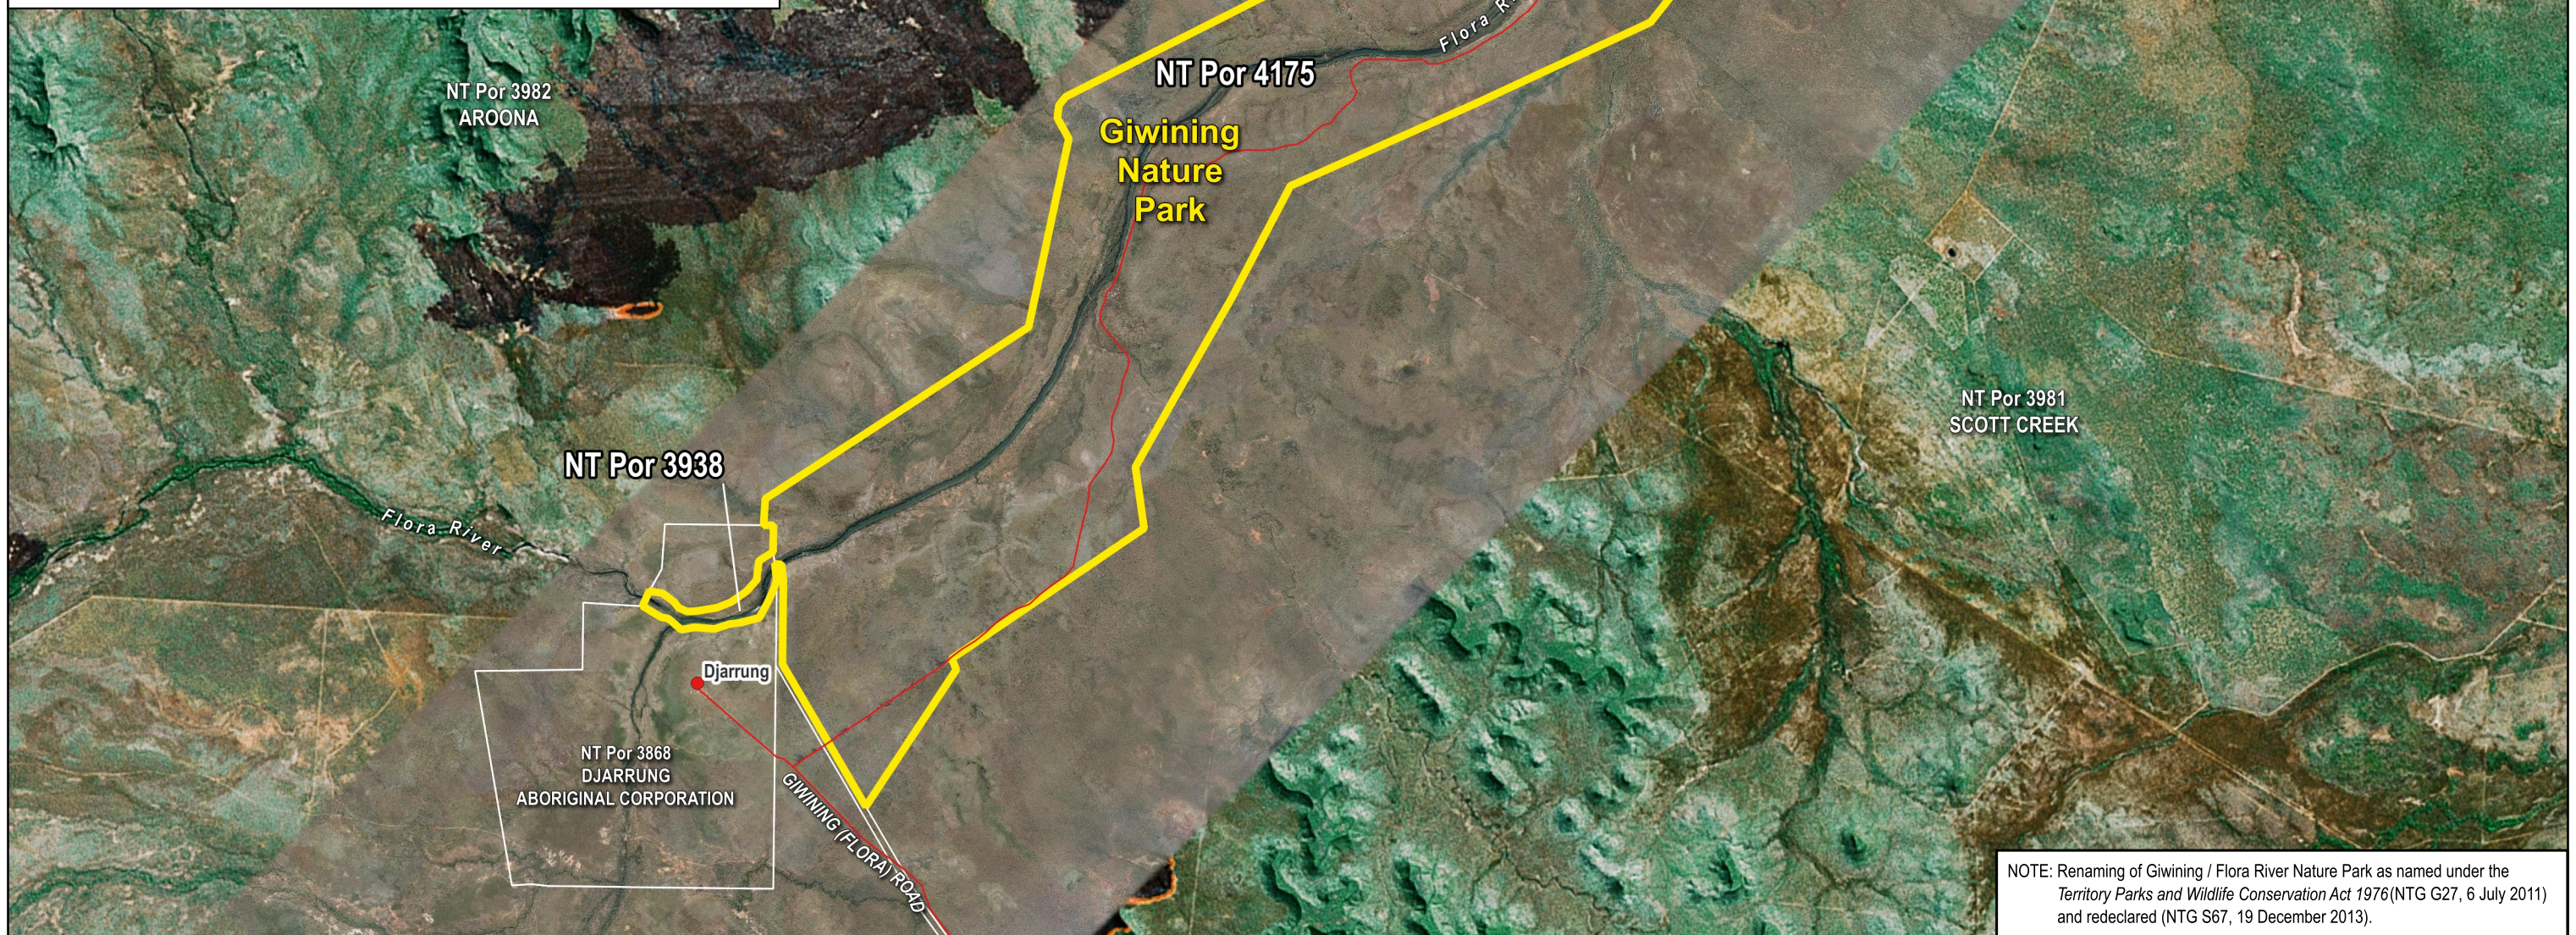

Locality Diagram (not to scale)

NOTE: Renaming of Giwining / Flora River Nature Park as named under the Territory Parks and Wildlife Conservation Act 1976 (NTG G27, 6 July 2011) and redeclared (NTG S67, 19 December 2013).

Naming of Giwining Nature Park NT Portions 3938 and 4175 - Delamere Locality

CERTIFIED CORRECT:

.....
SURVEYOR-GENERAL

3 September 2025
.....
DATE

Version 1.0

S2025/055